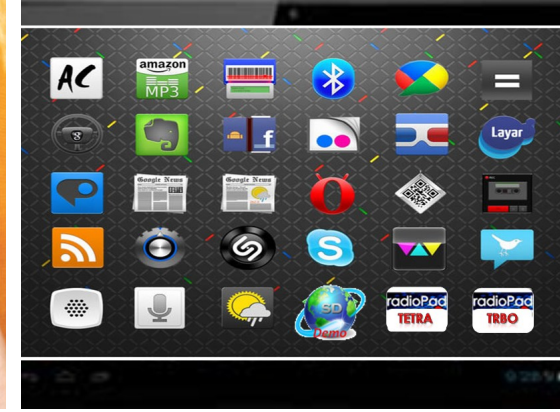

Change The Way You Communicate ! radioPad™ & radioPod™

Use Your Android Cell Phone or Tablet
As a Remote Control Head for Your Radio

Remote Control Head Apps
for DMR® and TETRA® Radios

radioPad™ & radioPod™

- Voice transmission built-in or using a Bluetooth remote speaker microphone
- Data transmission using the Android platform
- Full remote control of your radio
- Open your radio to a world of wireless Apps

Additional Features Offered by radioPad™ & radioPod™

- Full Alphanumeric Keypad Access
- Enhanced Call Log: Time, Date, Location Stamp
- Call Recording
- Man Down
- Covert Operations
- E-mail Transmission (Internet required)
- Image Transmission
- Customizable Graphic User Interface
- Multi-Language Capabilities
- Multiple Radio Control From One Pad/Pod Unit
- Direct Mode Communication Between Various Pad/Pod Units
- Full Wireless Encryption (WEP, WA2-Enterprise, WPA2-PSK, WPA-PSK)

radioPod

A World of Wireless Applications

Using an Android based tablet or cell phone, a significant number of Apps can run on DMR[®] and TETRA[®] radio systems using the RadioBridge Market[™] APIs provided by SafeMobile to our accredited partners.