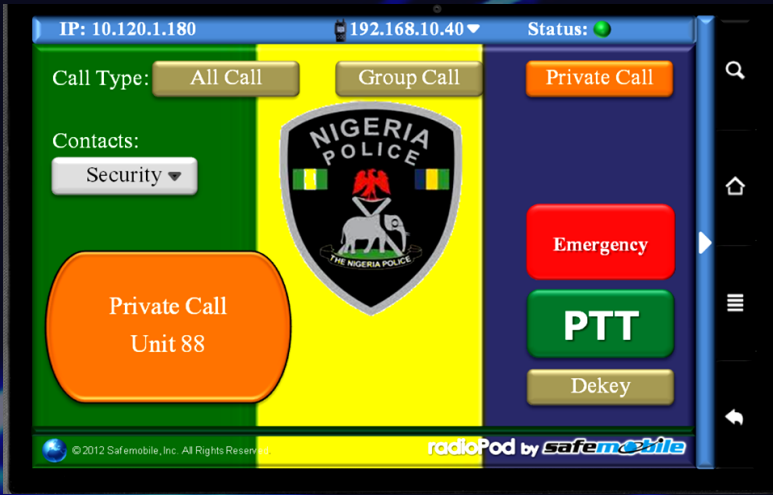

radioPod

A World of Wireless Applications

Using an Android based tablet or cell phone, a significant number of Apps can run on DMR[®] and TETRA[®] radio systems using the RadioBridge Market[™] APIs provided by SafeMobile to our accredited partners.

RadioBridge[™] Market Apps Include:

- Point of Sale
- Proof of Delivery
- Biometrics
- Image Processing
- Barcode Reading
- Scanning
- E-Forms: Ticketing, Invoicing
- RFID

Standardize Your Apps

Customize the Graphic User Interface for individual users into any language, with any image or buttons you need.